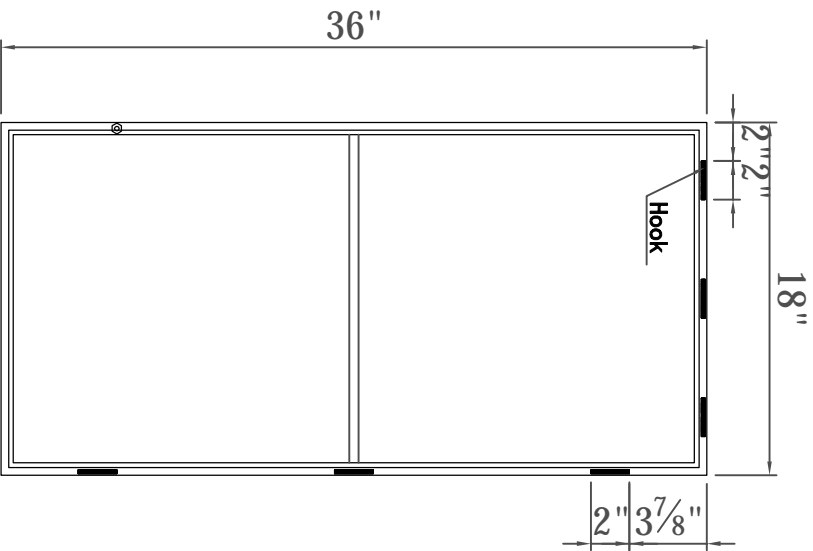

Front view

Side view

Back view

DWG. NO.

MODEL NO:
MR41836BR

SPEC NO:

QUANTITY:

DATE:

Model #	Product Type	Style	Product Width (in)	Product Depth (in)	Product Height (in)	Mirror Width	Mirror Depth
MR41836BR	Mirror	Contemporary	18	1	36	17.25"	0.16"
Mirror Height	Frame shape	Orientation	Frame finish	Frame material	Mounting / attachment type	Number of brackets	Beveled glass
35.25"	Rectangle	Vertical and Horizontal	Brass	Metal and MDF	Metal Inset hanger	6	Yes
Frames	Package LENGTH	Package WIDTH	Package HEIGHT	Package Weight	Product weight	Shipment Type	
No	22.75	41.25	4.5	23.76	10.56	Small Parcel	