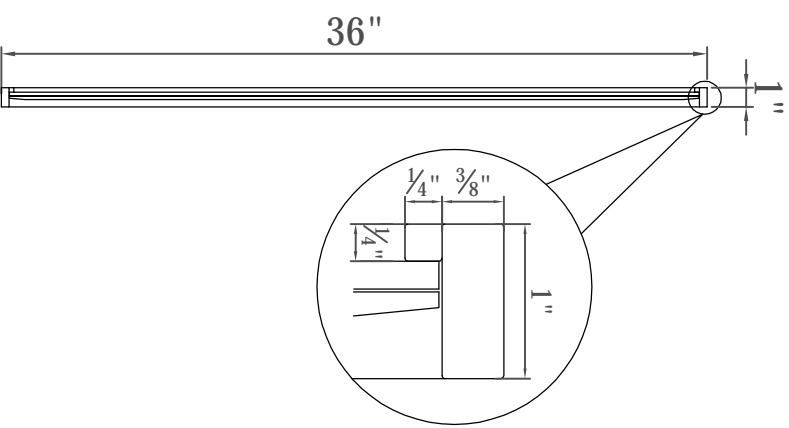

Front view

Side view

Back view

DWG. NO.

MODEL NO:
MR41836BR

SPEC NO:

QUANTITY:

DATE:

Model #	Product Type	Style	Product Width (in)	Product Depth (in)	Product Height (in)	Mirror Width	Mirror Depth
MR41836BR	Mirror	Contemporary	18	1	36	17.25"	0.16"
Mirror Height	Frame shape	Orientation	Frame finish	Frame material	Mounting / attachment type	Number of brackets	Beveled glass
35.25"	Rectangle	Vertical and Horizontal	Brass	Metal and MDF	Metal Inset hanger	6	Yes
Frames	Package LENGTH	Package WIDTH	Package HEIGHT	Package Weight	Product weight	Shipment Type	
No	22.75	41.25	4.5	23.76	10.56	Small Parcel	